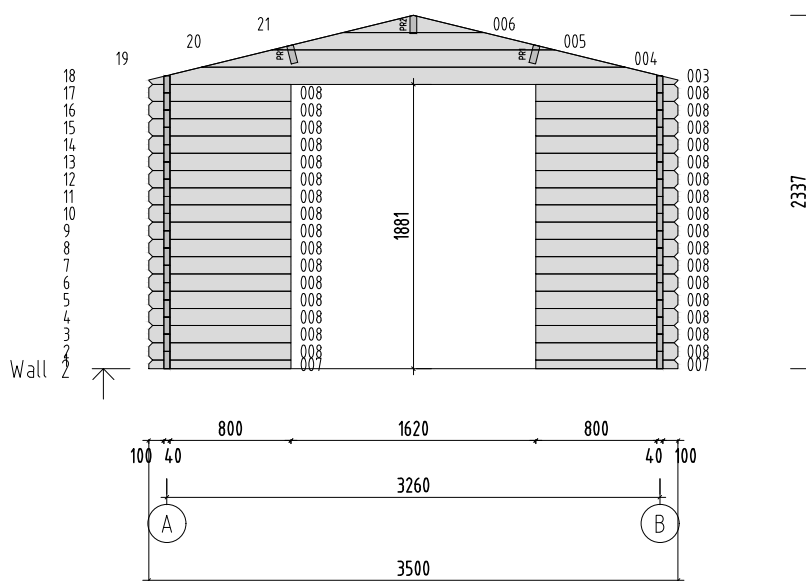

Object name
T06208

Drawing
WALL 2

Scale 1:50
Paper A4

Palmako
LEMEKS GROUP

AS Palmako
Näituse 25, Tartu 50409, Estonia
tel. +372 73 55 530
fax. +372 73 55 544
www.palmako.com

Customer		Log	4.0x114
Drawn by	350		
Date	10.10.2022	File	T06208.dwg

Page 5