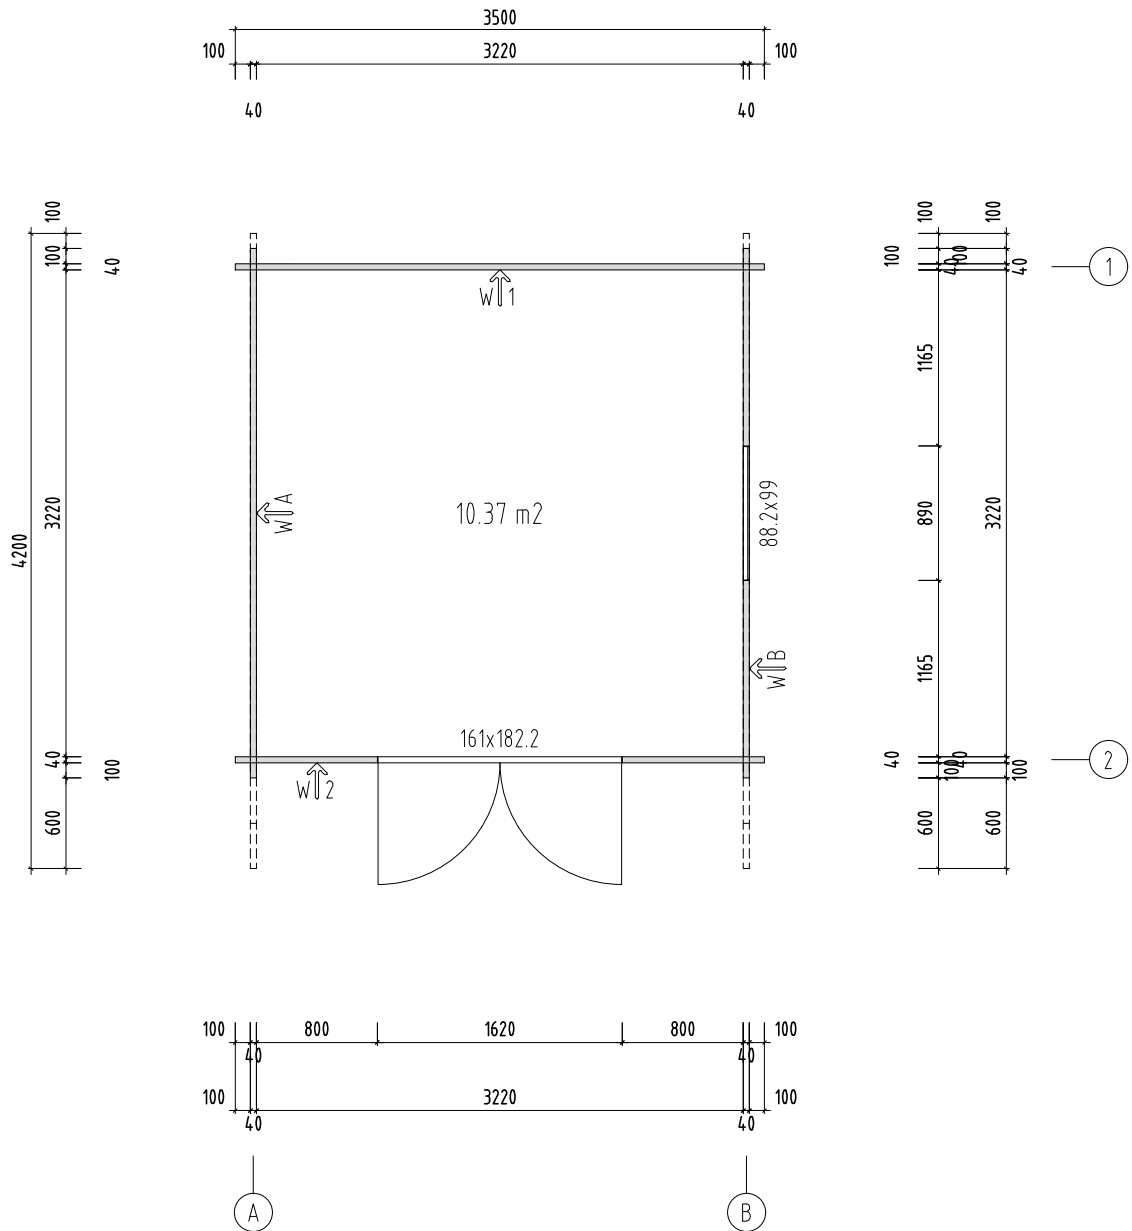

Object name
T06208

Drawing
Plan

Scale 1:50
Paper A4

Palmako
LEMEKS GROUP

AS Palmako
Näituse 25, Tartu 50409, Estonia
tel. +372 73 55 530
fax. +372 73 55 544
www.palmako.com

| | | | |
|----------|------------|------|------------|
| Customer | | Log | 4.0x114 |
| Drawn by | 350 | | |
| Date | 10.10.2022 | File | T06208.dwg |

Page 1

H = 1.500 m
TOTAL: 10.37 m²

Object name
T06208

Drawing
Plan H=1.5m

Scale 1:50
Paper A4

Palmako
LEMEKS GROUP

AS Palmako
Näituse 25, Tartu 50409, Estonia
tel. +372 73 55 530
fax. +372 73 55 544
www.palmako.com

| | | | |
|----------|------------|------|------------|
| Customer | | Log | 4.0x114 |
| Drawn by | 350 | | |
| Date | 10.10.2022 | File | T06208.dwg |

Page 1

Object name
T06208

Drawing
WALL 1

Scale 1:50
Paper A4