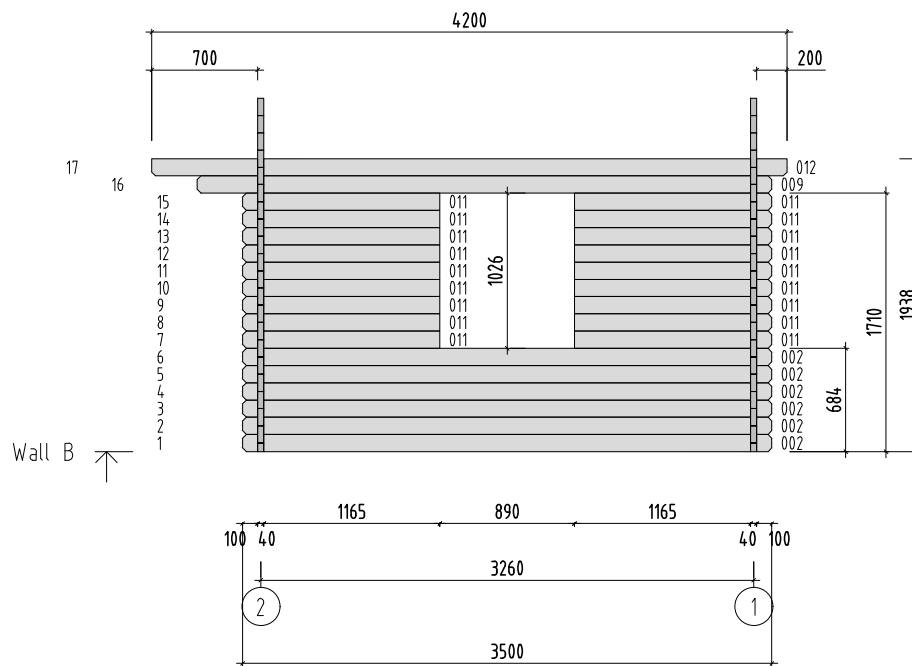

Object name
T06208

Drawing
WALL B

Scale 1:50
Paper A4

Palmako
LEMEKS GROUP

AS Palmako
Näituse 25, Tartu 50409, Estonia
tel. +372 73 55 530
fax. +372 73 55 544
www.palmako.com

Customer		Log	4.0x114
Drawn by	350		
Date	10.10.2022	File	T06208.dwg

Page 3