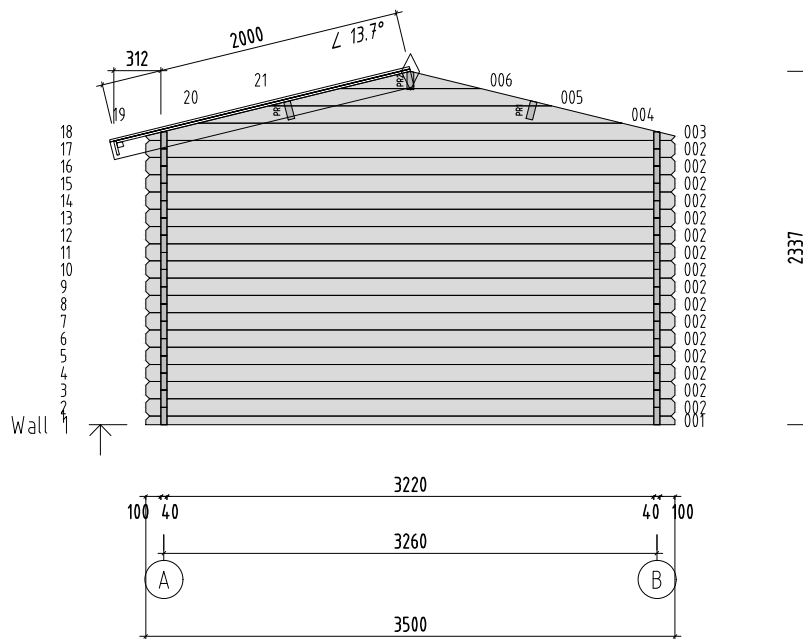

Object name
T06208

Drawing
WALL 1

Scale 1:50
Paper A4

Palmako
LEMEKS GROUP

AS Palmako
Näituse 25, Tartu 50409, Estonia
tel. +372 73 55 530
fax. +372 73 55 544
www.palmako.com

Customer		Log	4.0x114
Drawn by	350		
Date	10.10.2022	File	T06208.dwg

Page 4