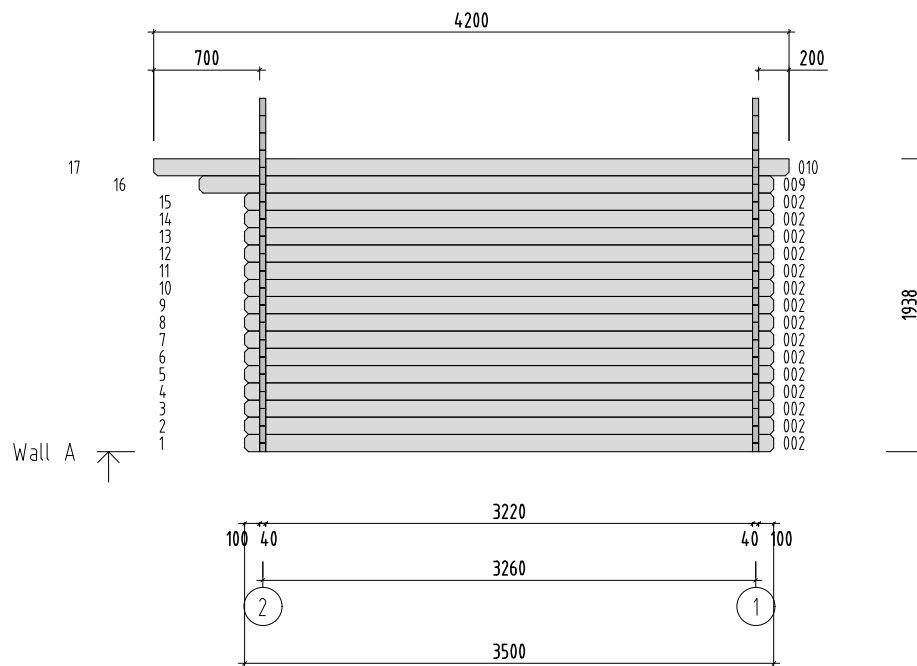

Object name
T06208

Drawing
WALL A

Scale 1:50
Paper A4

Palmako
LEMEKS GROUP

AS Palmako
Näituse 25, Tartu 50409, Estonia
tel. +372 73 55 530
fax. +372 73 55 544
www.palmako.com

Customer		Log	4.0x114
Drawn by	350		
Date	10.10.2022	File	T06208.dwg

Page 2